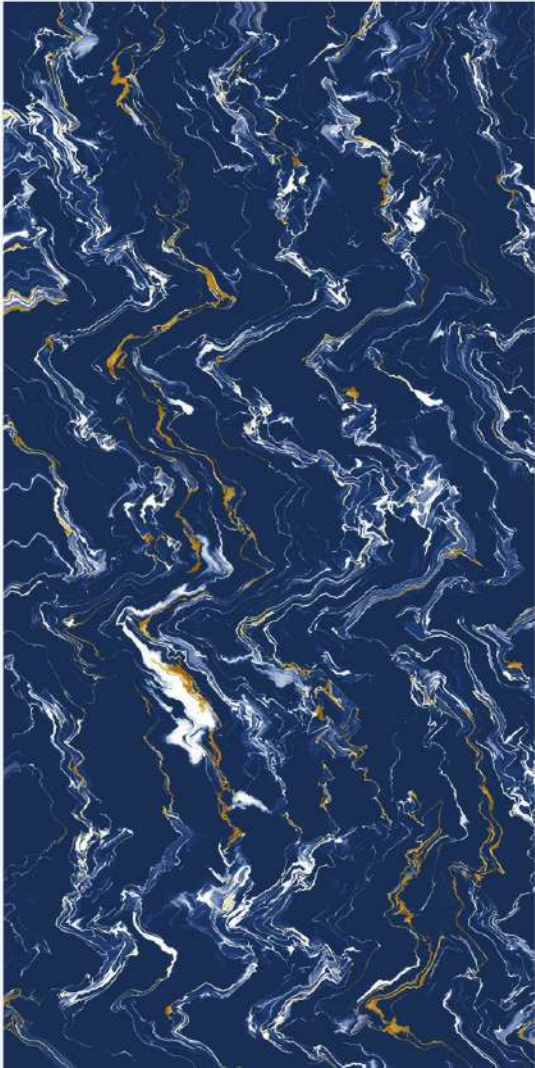

Random of Tile
03

Thickness
9.0MM

PERTH BLACK

UDAY
GRANITO

HSUIGPHE GRL HC

Size
600x1200MM
2'x4' | 24"x48"

Random of Tile
03

Thickness
9.0MM