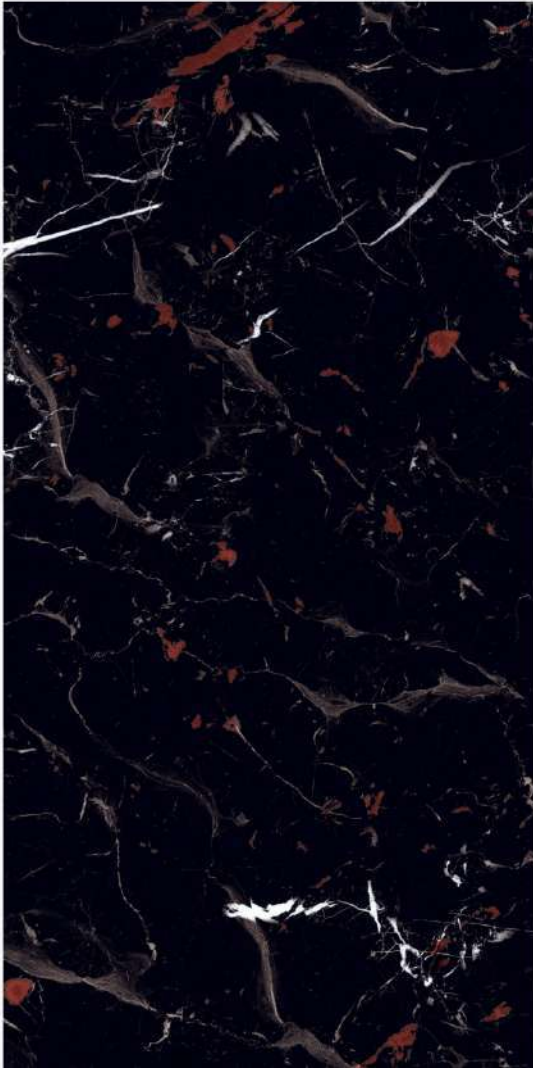

UDAY
GRANITO

HSUIGPHE GRL HC

Size
600x1200MM
2'x4' | 24"x48"

Random of Tile
04

Thickness
9.0MM

OMBRA BLACK

UDAY
GRANITO

Size
600x1200MM
2'x4' | 24"x48"