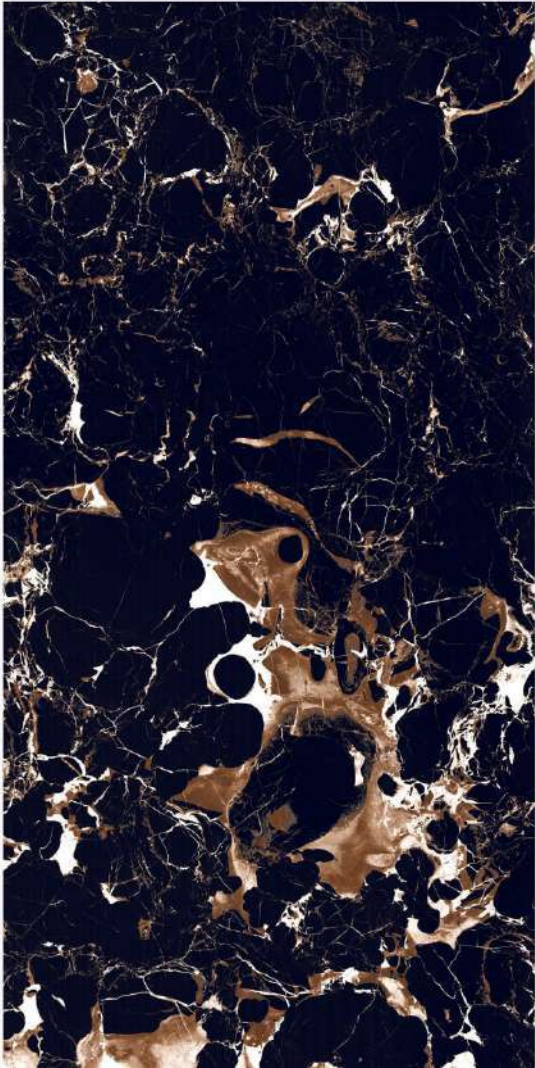

Thickness
9.0MM

NIKOLA GOLD

UDAY
GRANITO

HSUIGPHE GRL HC

Size
600x1200MM
2'x4' | 24"x48"

Random of Tile
01

Thickness
9.0MM

OCEAN BLACK