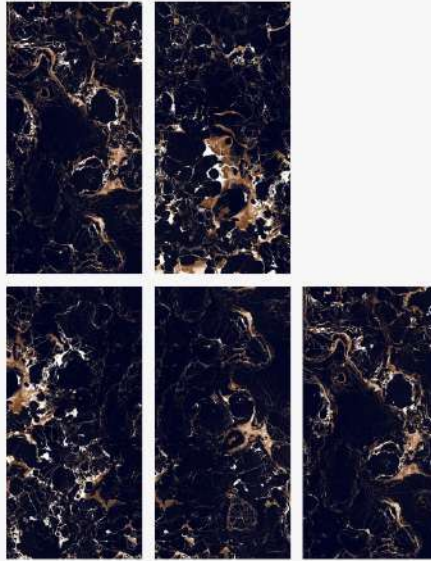

HSUIGPHE GRL HC

Size
600x1200MM
2'x4' | 24"x48"

Random of Tile
04

Thickness
9.0MM