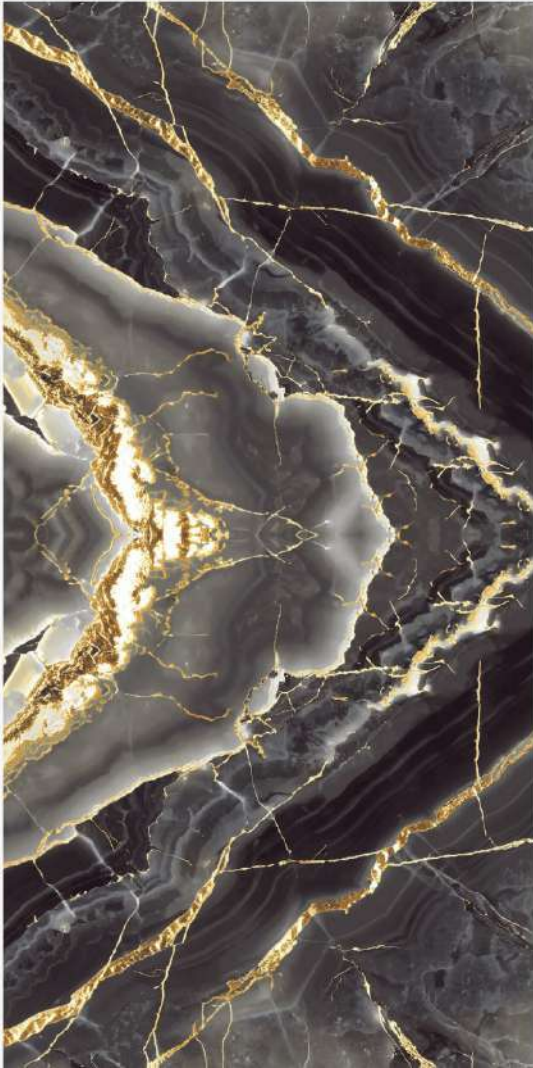

NIKOLA GOLD

UDAY
GRANITO

HSUIGPHE GRL HC

Size
600x1200MM
2'x4' | 24"x48"

Random of Tile
01

Thickness
9.0MM