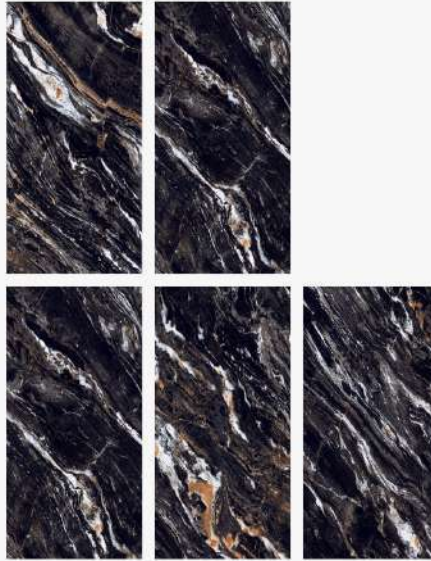

JEGAM BLACK

UDAY
GRANITO

Size
600x1200MM
2'x4' | 24"x48"

Random of Tile
05

Thickness
9.0MM