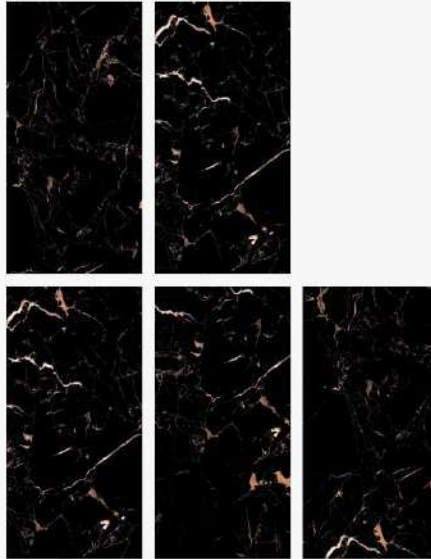

Size
600x1200MM
2'x4' | 24"x48"

Random of Tile
04

Thickness
9.0MM

DERBY BLACK

SUPER HIGH GLOS

Size
600x1200MM
2'x4' | 24"x48"

Random of Tile
04

Thickness
9.0MM